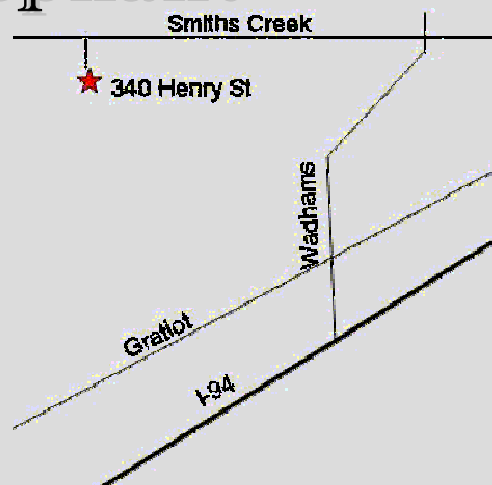

## The Pink Elephant

**340 Henry Street  
Smiths Creek, MI  
810.367.9294**

**Show Starts 9:00pm**

Need directions? Booking info?

<http://www.smokin45s.com> or [info@smokin45s.com](mailto:info@smokin45s.com)